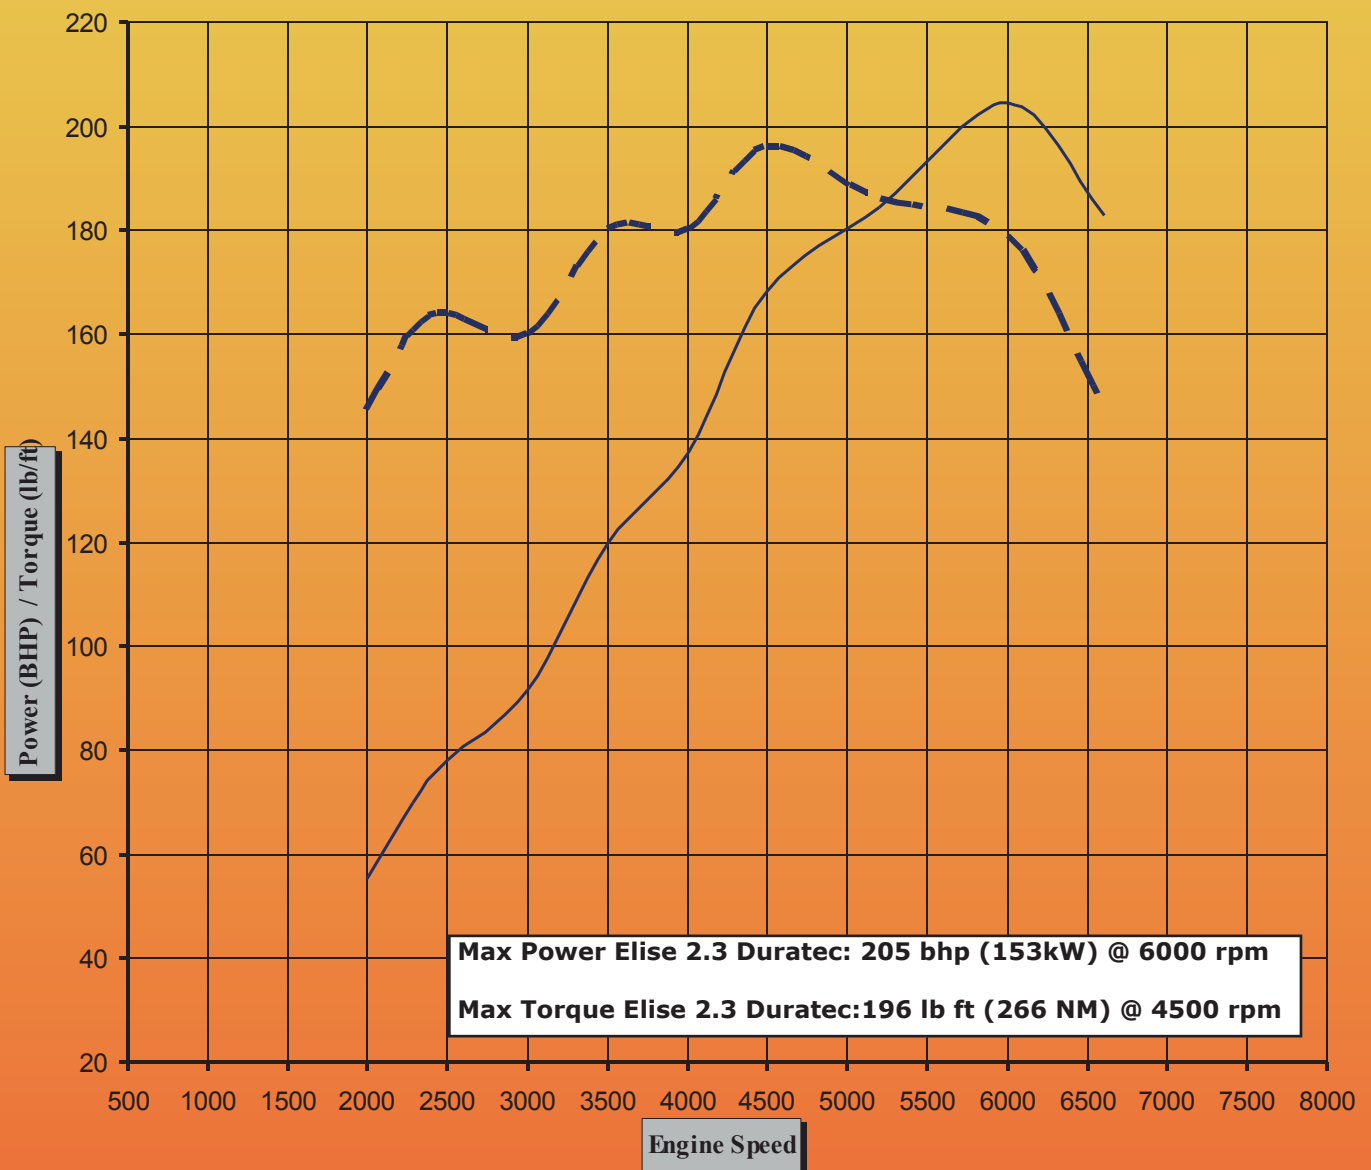

Professional Engine Management Solutions

S W Lotus Elise 2.3 Duratec

Webcon UK Ltd
Dolphin Road, Sunbury, Middlesex. TW16 7HE
Tel: +44 (0) 1932 787100 Fax: +44 (0) 1932 782725
Email: sales@webcon.co.uk Web: www.webcon.co.uk