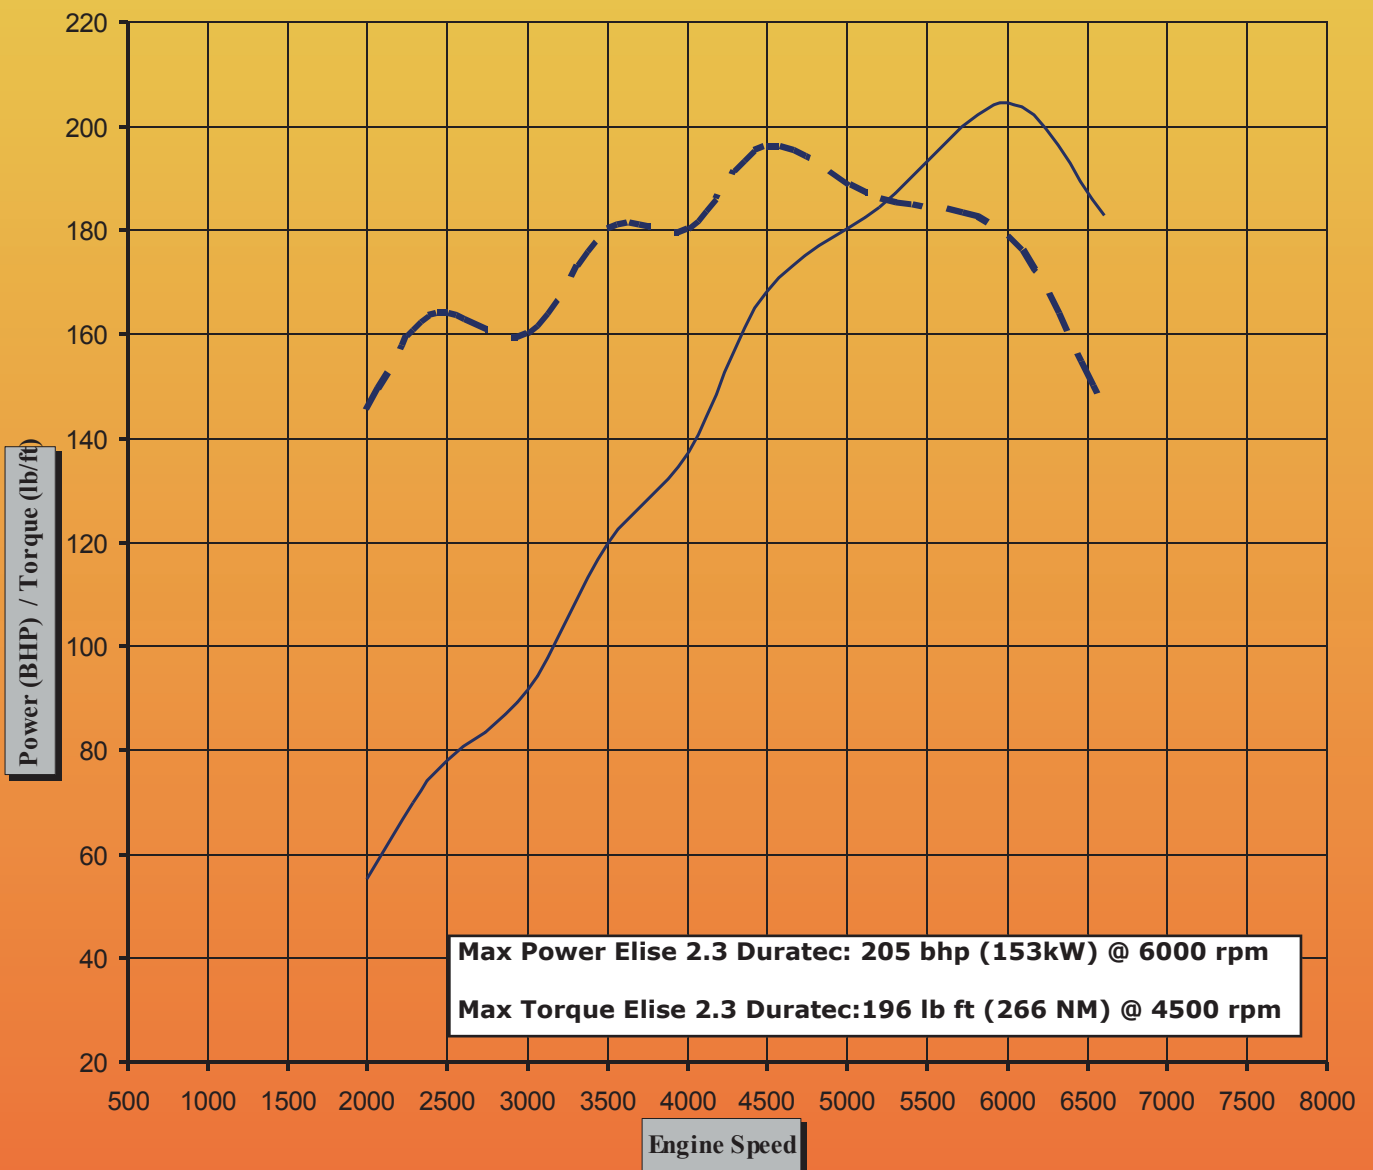

Professional Engine Management Solutions

S W Lotus Elise 2.3 Duratec

Webcon UK Ltd
Dolphin Road, Sunbury, Middlesex. TW16 7HE
Tel: +44 (0) 1932 787100 Fax: +44 (0) 1932 782725
Email: sales@webcon.co.uk Web: www.webcon.co.uk